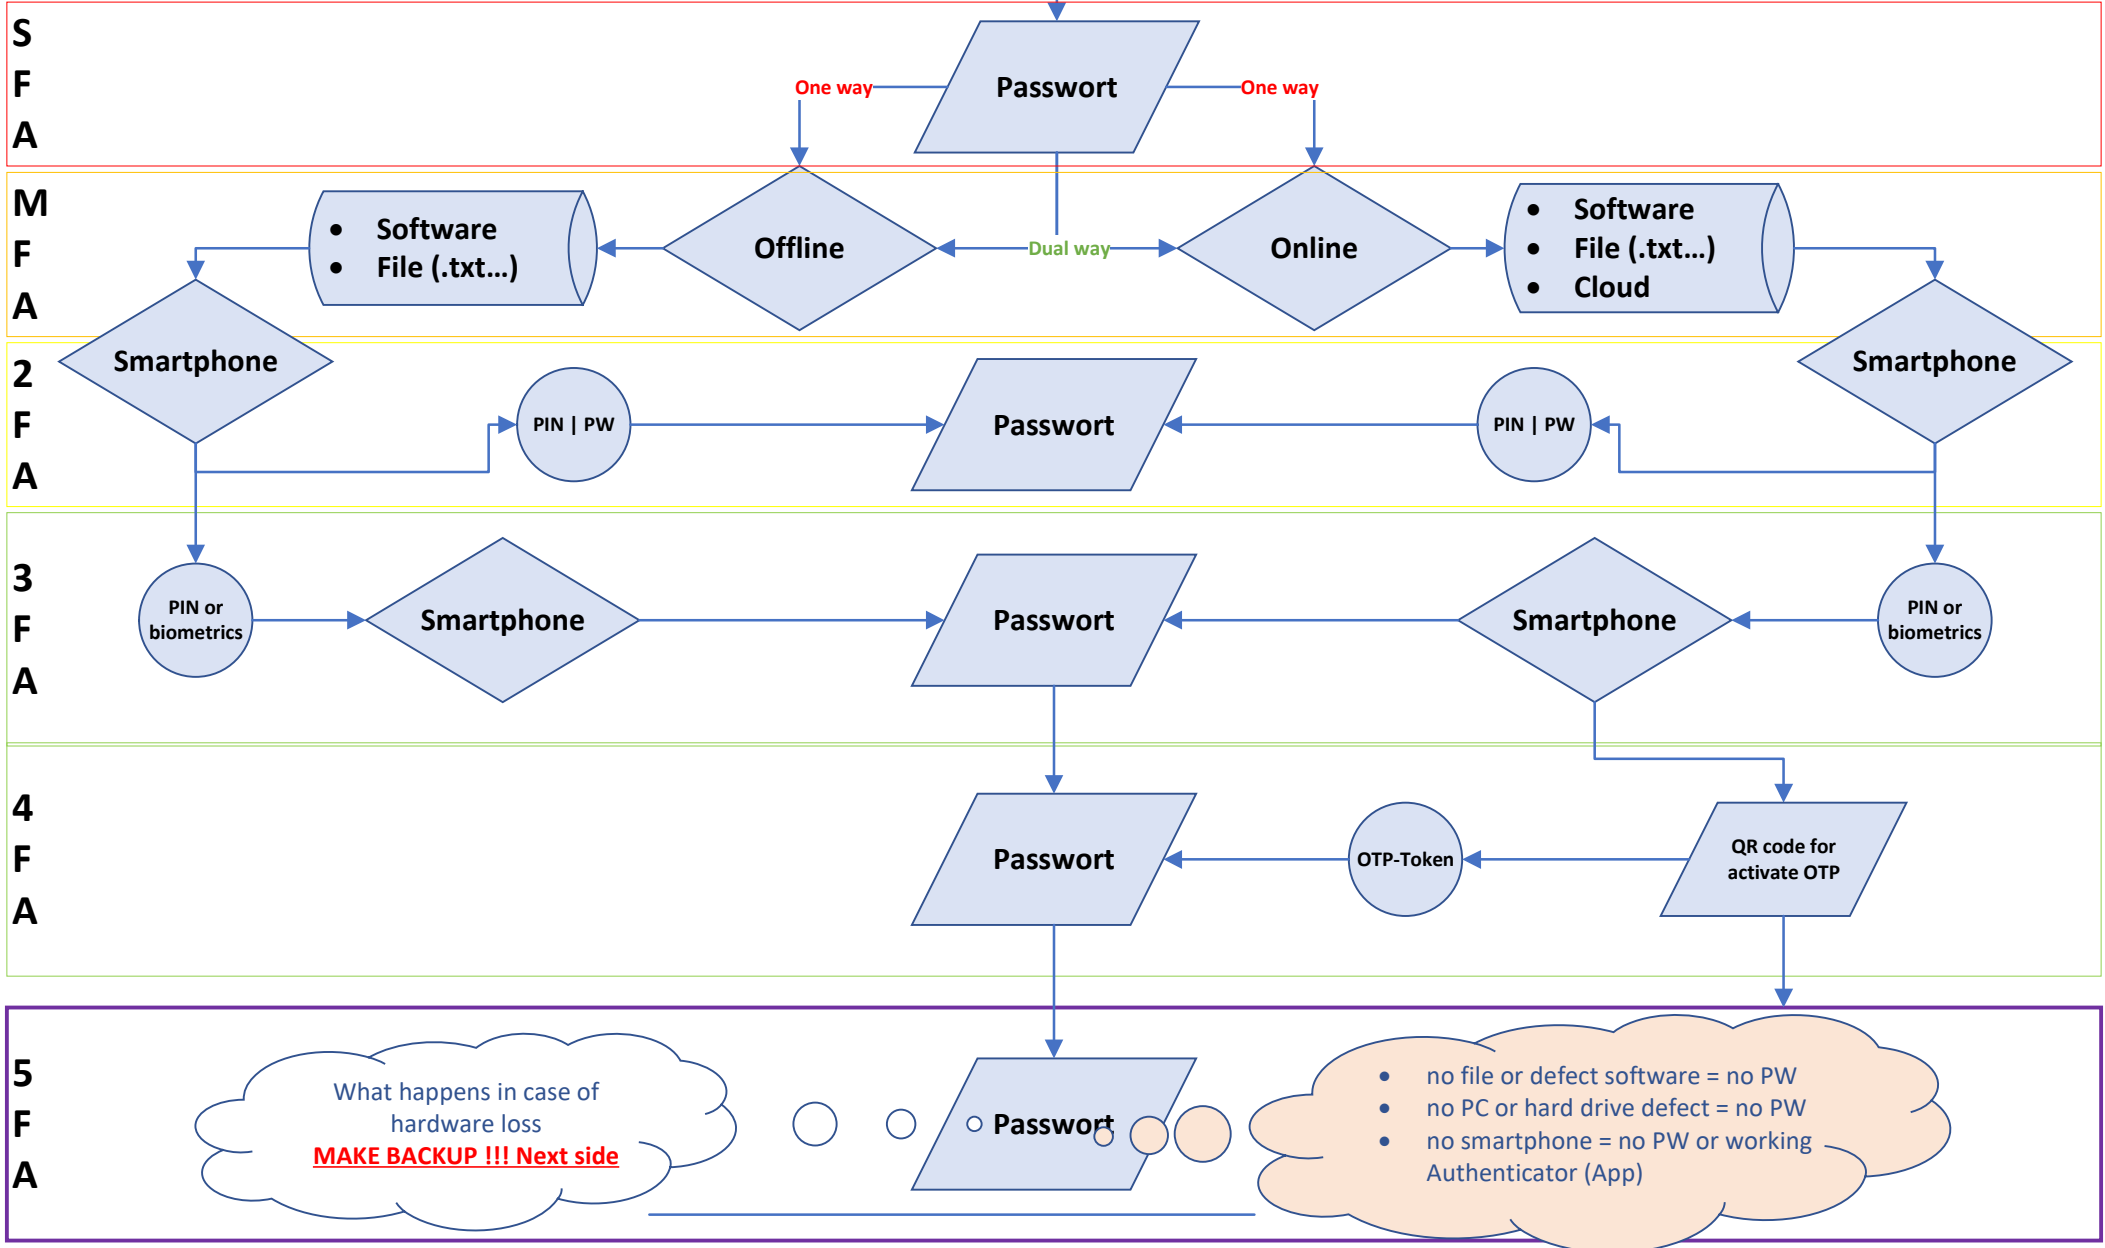

Password concept

What happens in case of hardware loss

Password concept Dual way

- no file or defect software = no PW
- no PC or hard drive defect = no PW
- no smartphone = no PW